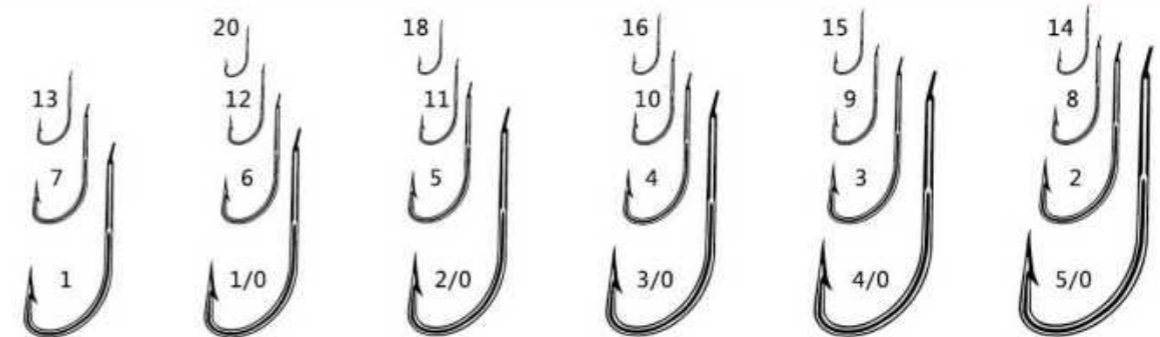

B10189 90° JIG HOOK

B10190 LONG SHANK BEAK

C10019

C10020 LIMERICK LOOPED

C10021 515N

C10022 SPROAT

C10026

C10027