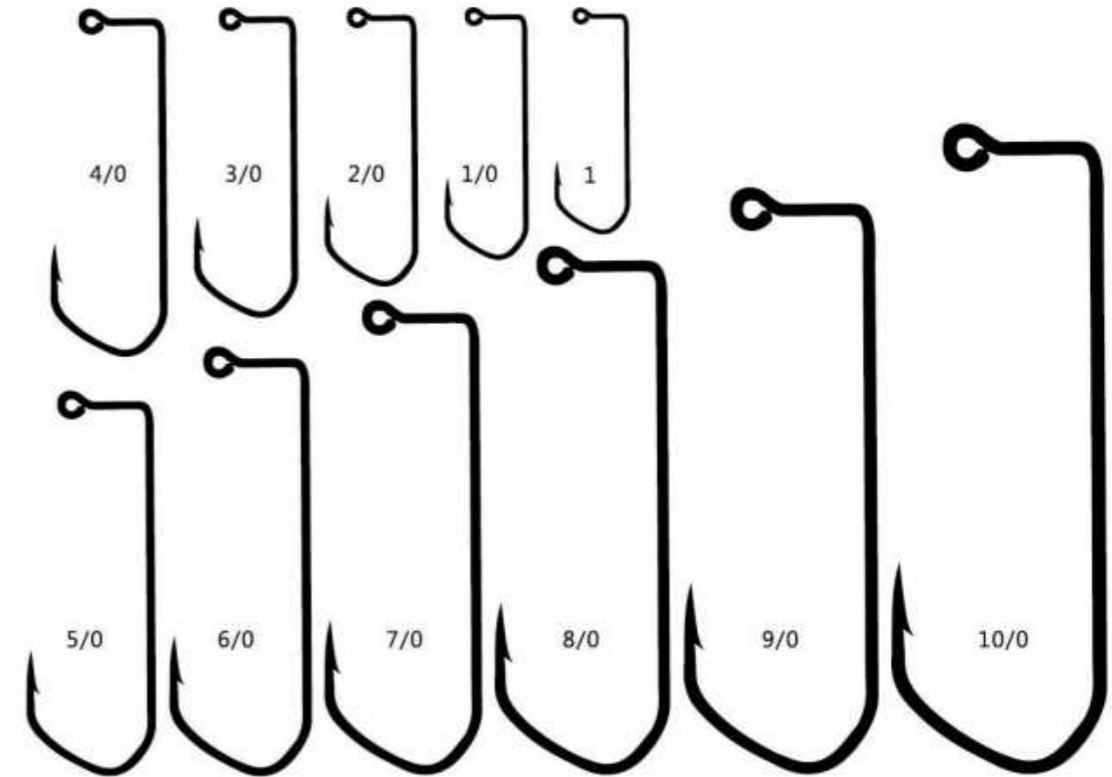

ROUND TREBLE, BARBLESS

B10186

ROUND TREBLE

B10187

ROUND TREBLE

**B10023 DOUBLE FLY HOOK**

**B10024 SALMON DOUBLE FLY HOOK**

**B10025 SALMON TREBLE FLY HOOK**

**B10069 ABERDEEN JIG**

**B10057 60° JIG HOOK**

**B10126 TRIANGLE JIG**

**B10127 SPECIAL TECHNICAL BEND**

**B10128 ABERDEEN JIG**

**B10129 ABERDEEN JIG**

**B10130 ABERDEEN JIG**

**E10131 O'SHAUGHNESSY JIG**

B10132 60° JIG

B10133 60° JIG

B10134 90° JIG HOOK

B10135 JIG HOOKS, 60 DEGREE ANGLE

**B10136 ABERDEEN JIG**

**B10137 PERFECTIN**

**B10138 FISHFIGHTER**

**B10139 ROUND BENT TREBLE**